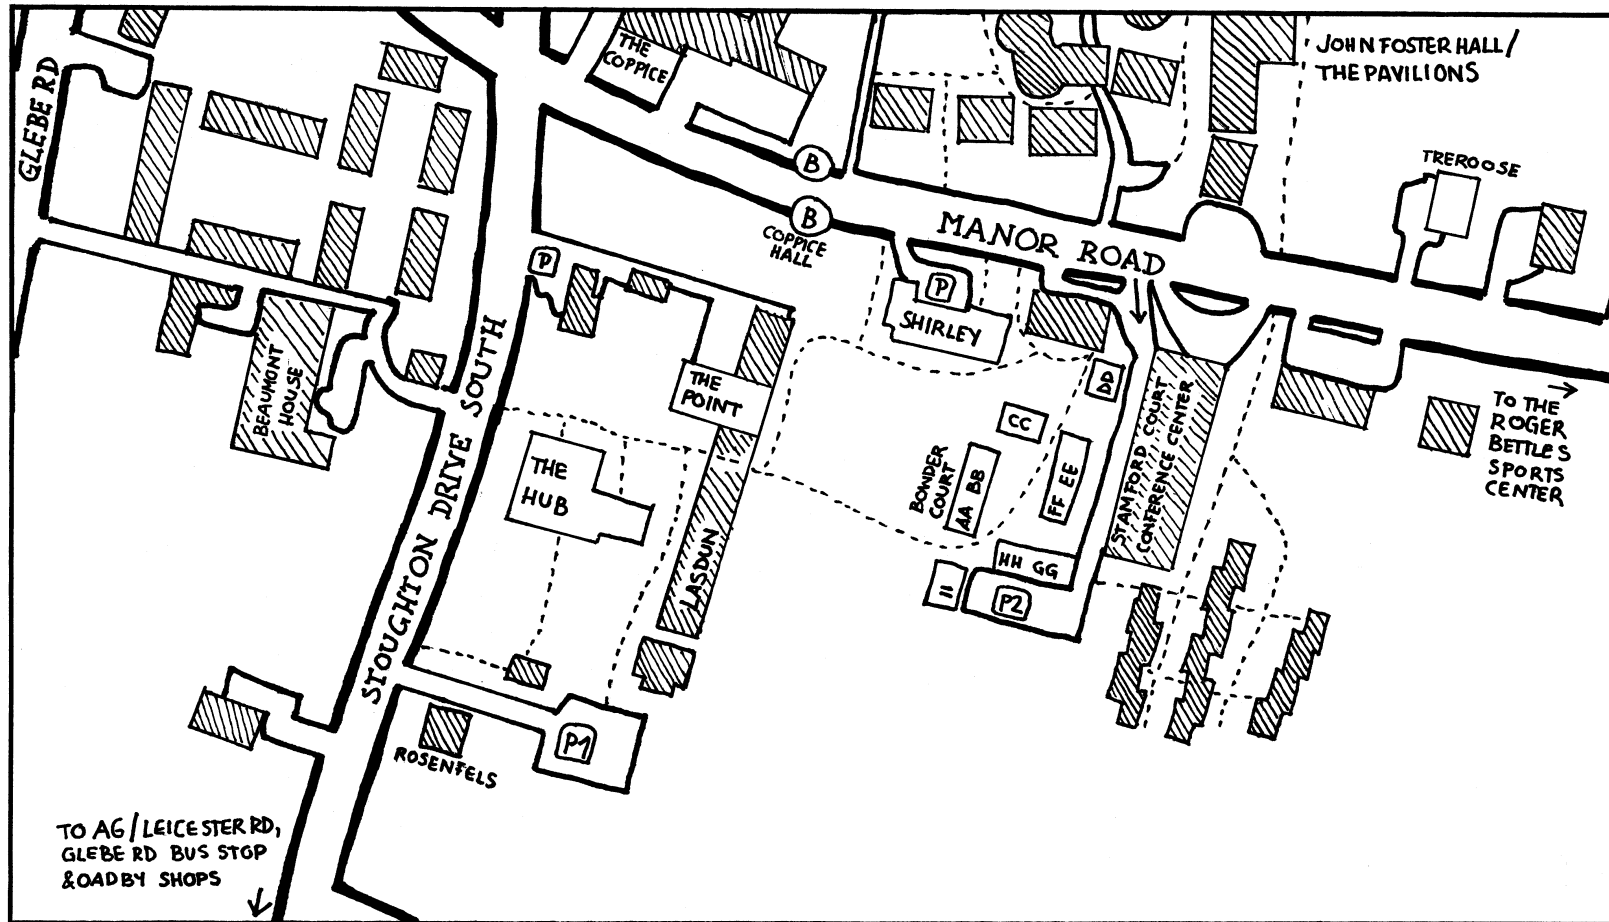

# Continuum Venue Map

## Parking

For easy access to the Hub, park at Car Park P1 off Stoughton Drive South to the south of the Hub building.

For easy access to the accommodation blocks at Bowder Court, park at Car Park P2 off Manor Road, behind the accommodation blocks.