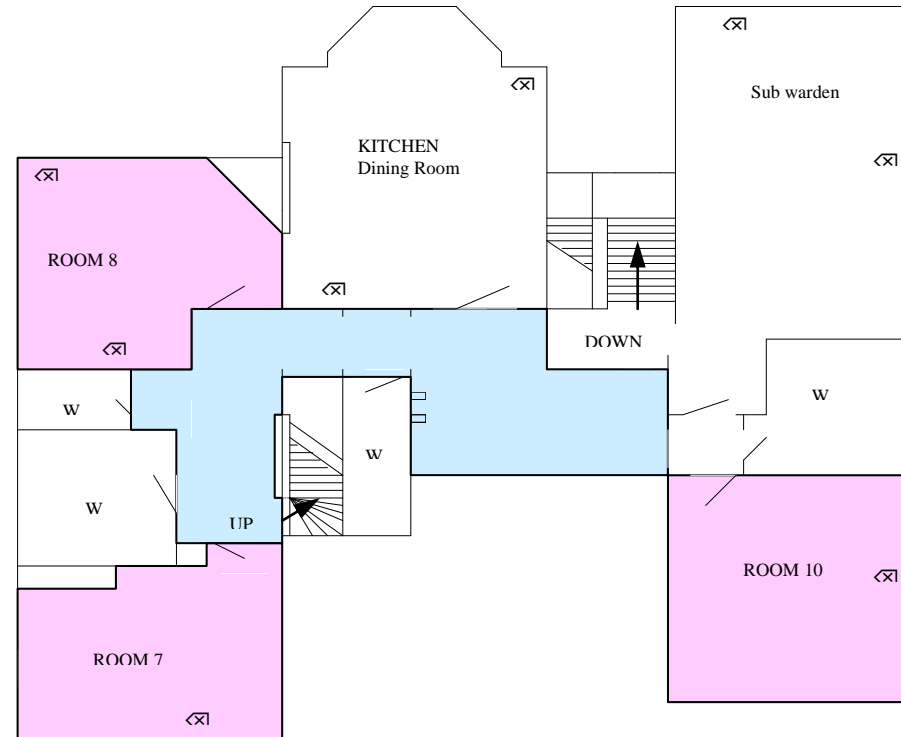

JOHN FOSTER HALL	W and WC) WC TOILET	WASHROOM (Shower TOILET	B E	BOILER ELECTRIC	Comments
GROUND FLOOR					

JOHN FOSTER HALL TREROOSE <i>FIRST FLOOR</i>	Legend	Comments
	W WASHROOM (Shower and WC) TOILET WC TOILET S SHOWER K KITCHEN C CUPBOARD ST STORF	B BOILER E ELECTRIC